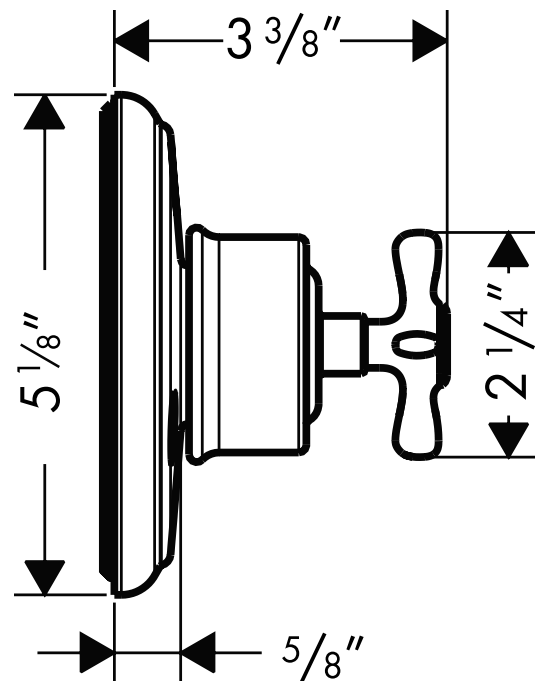

Axor Montreux Trim, Quattro Diverter

16830XX1

Available in Chrome (00), Brushed Nickel (82), Polished Nickel (83)

Product Specification

Traditional cross handle

Controls 3 outlets

Requires rough-in 13932181

Requires separate volume control valve

Available accessory: extension kit 92630000

AXOR[®]
hansgrohe